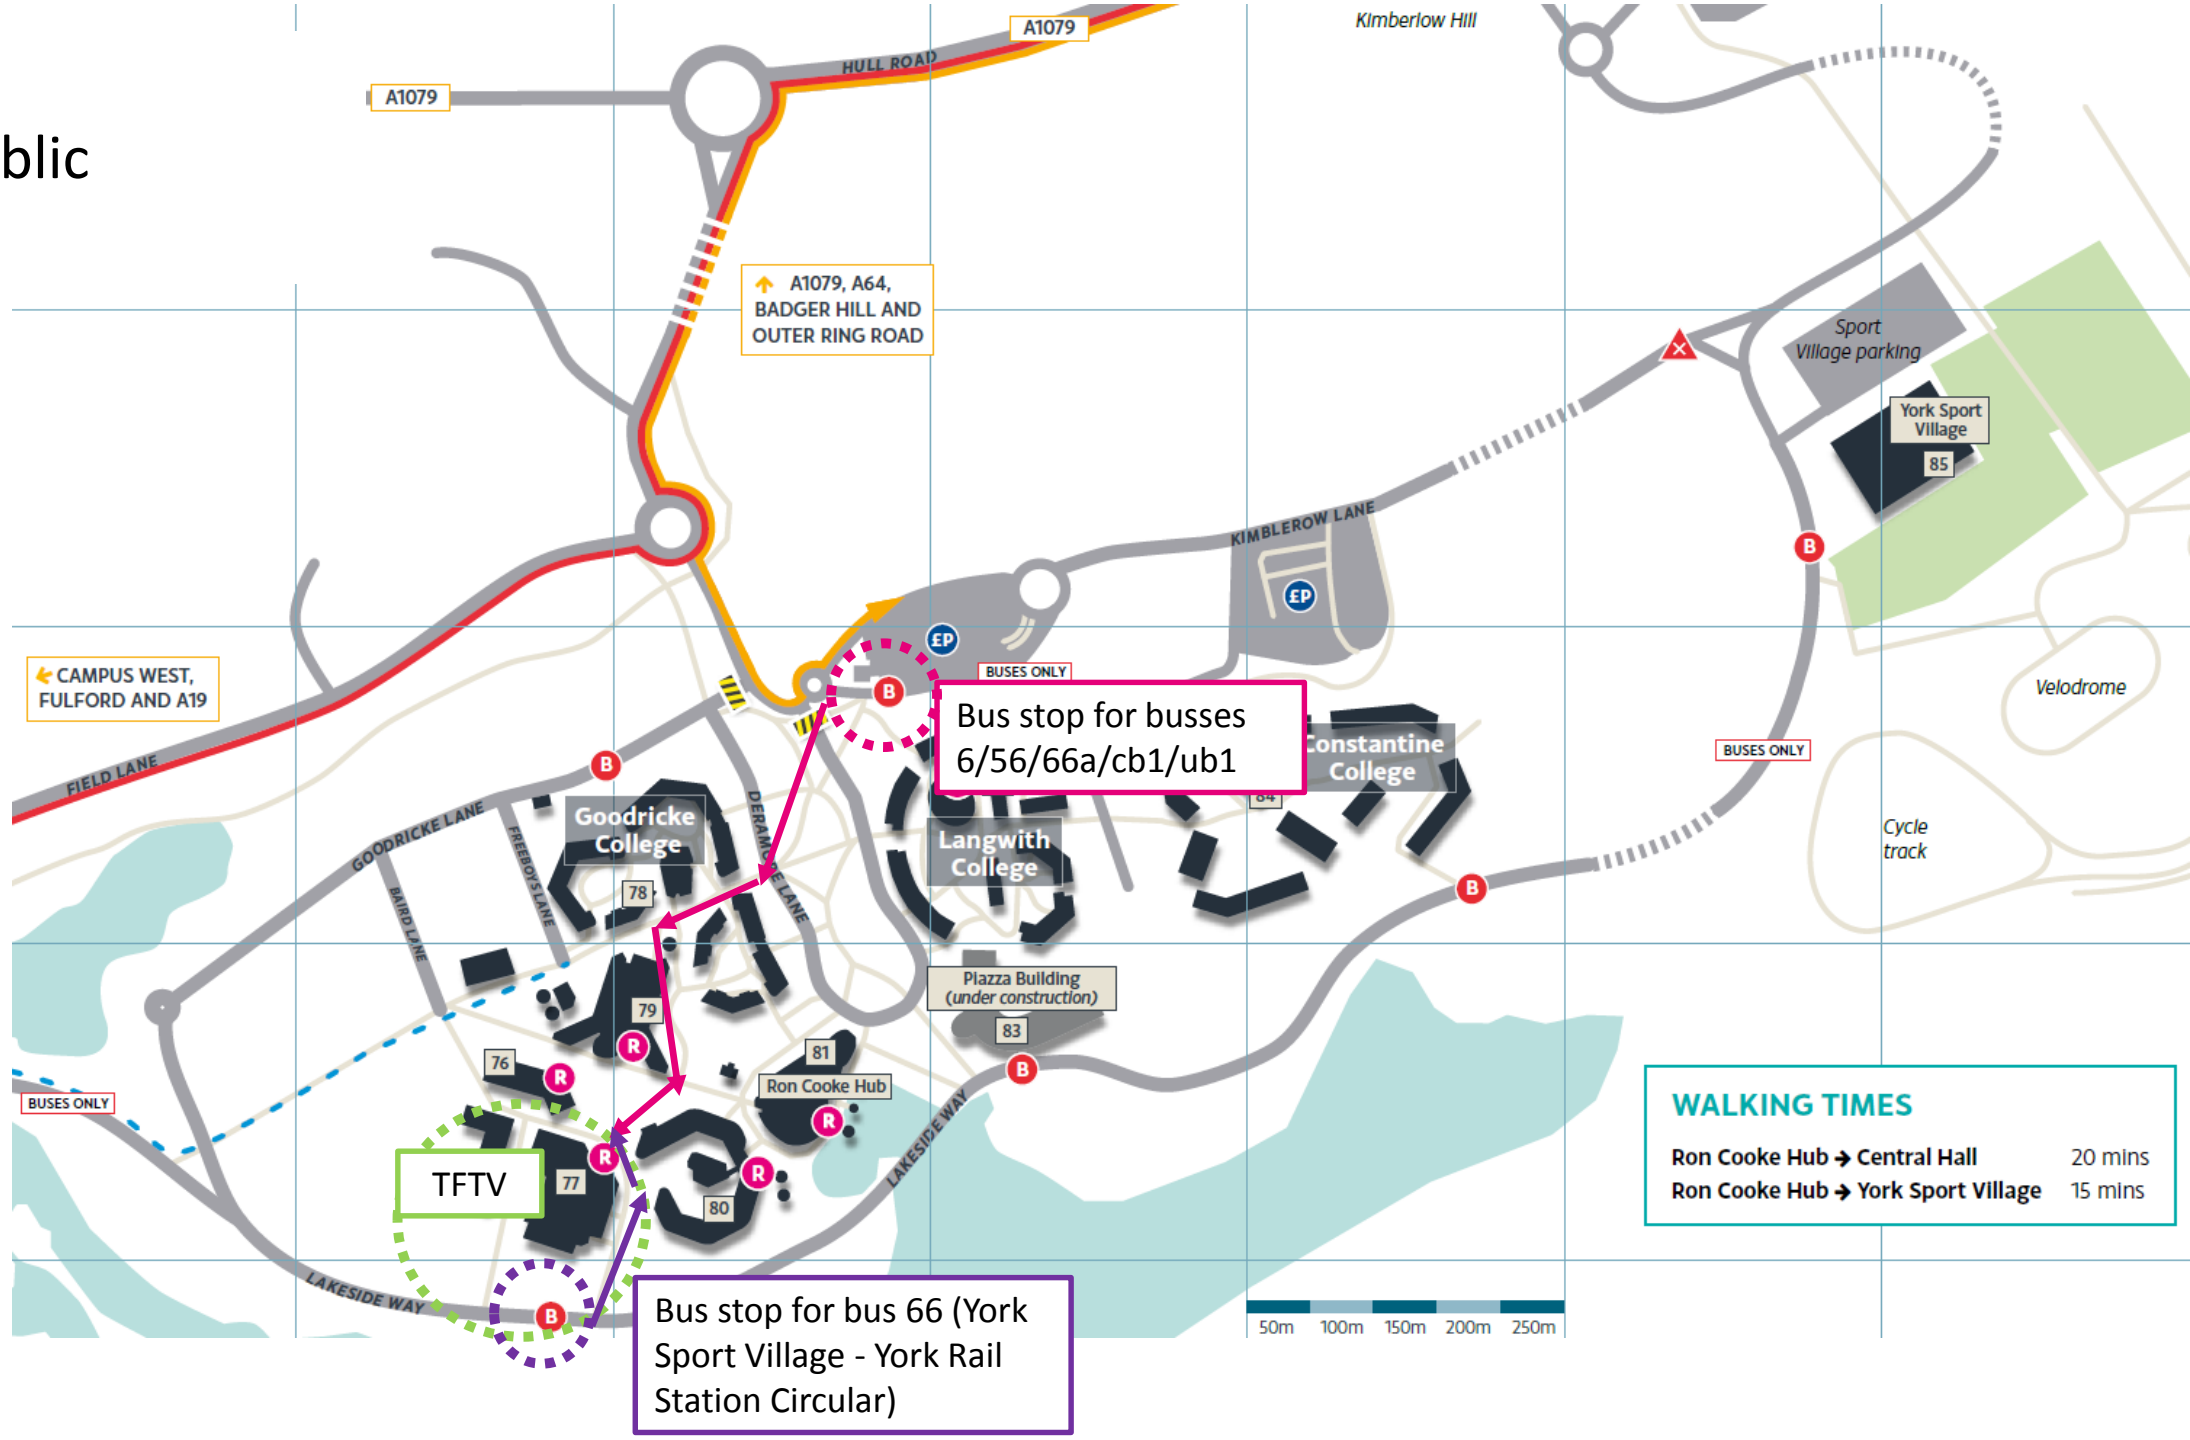

TFTV access by public transport

A1079, A64,
BADGER HILL AND
OUTER RING ROAD

CAMPUS WEST,
FULFORD AND A19

Bus stop for busses
6/56/66a/cb1/ub1

Bus stop for bus 66 (York
Sport Village - York Rail
Station Circular)

TFTP

WALKING TIMES
Ron Cooke Hub → Central Hall 20 mins
Ron Cooke Hub → York Sport Village 15 mins

50m 100m 150m 200m 250m